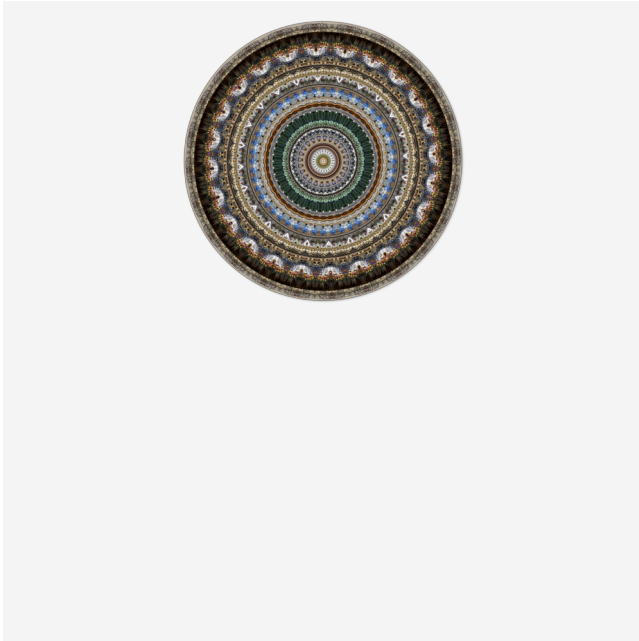

Urban Mandalas Carpet

NEAL PETERSON | FOR MOOOI CARPETS

Look closely at carpet Mexico City by Neal Peterson, and you'll see it's an urban mandala. In Hindu and Buddhist symbolism a mandala represents the universe, communicates unity and harmony to those who seek balance. Inspired, Neal Peterson created his mandala based on the look and feel of a city that holds a special place in his heart. The symmetrical shape and design of Mexico City add harmony and balance to your home.

Detailing

Moooi Carpets uses a more environmentally aware way to produce carpets. With less dye waste, fewer cleaning cycles and less energy consumption.

Colours

Urban Mandalas
Mexico City

Urban Mandalas Carpet / Round 250

Dimensions

250cm | 98"

Product

WIDTH 250cm | 98.4"

DEPTH 250cm | 98.4"

DIAMETER 250cm | 98.4"

Packaging

WIDTH 30cm | 11.8"

HEIGHT 250cm | 98.4"

CUBAGE 0.23m³ | 7.95ft³

LENGTH 30cm | 11.8"

WEIGHT 21kg | 46.3lbs

Technical

MATERIAL

Pile: 100 % PA | Backing: PP Woven Textile backing
